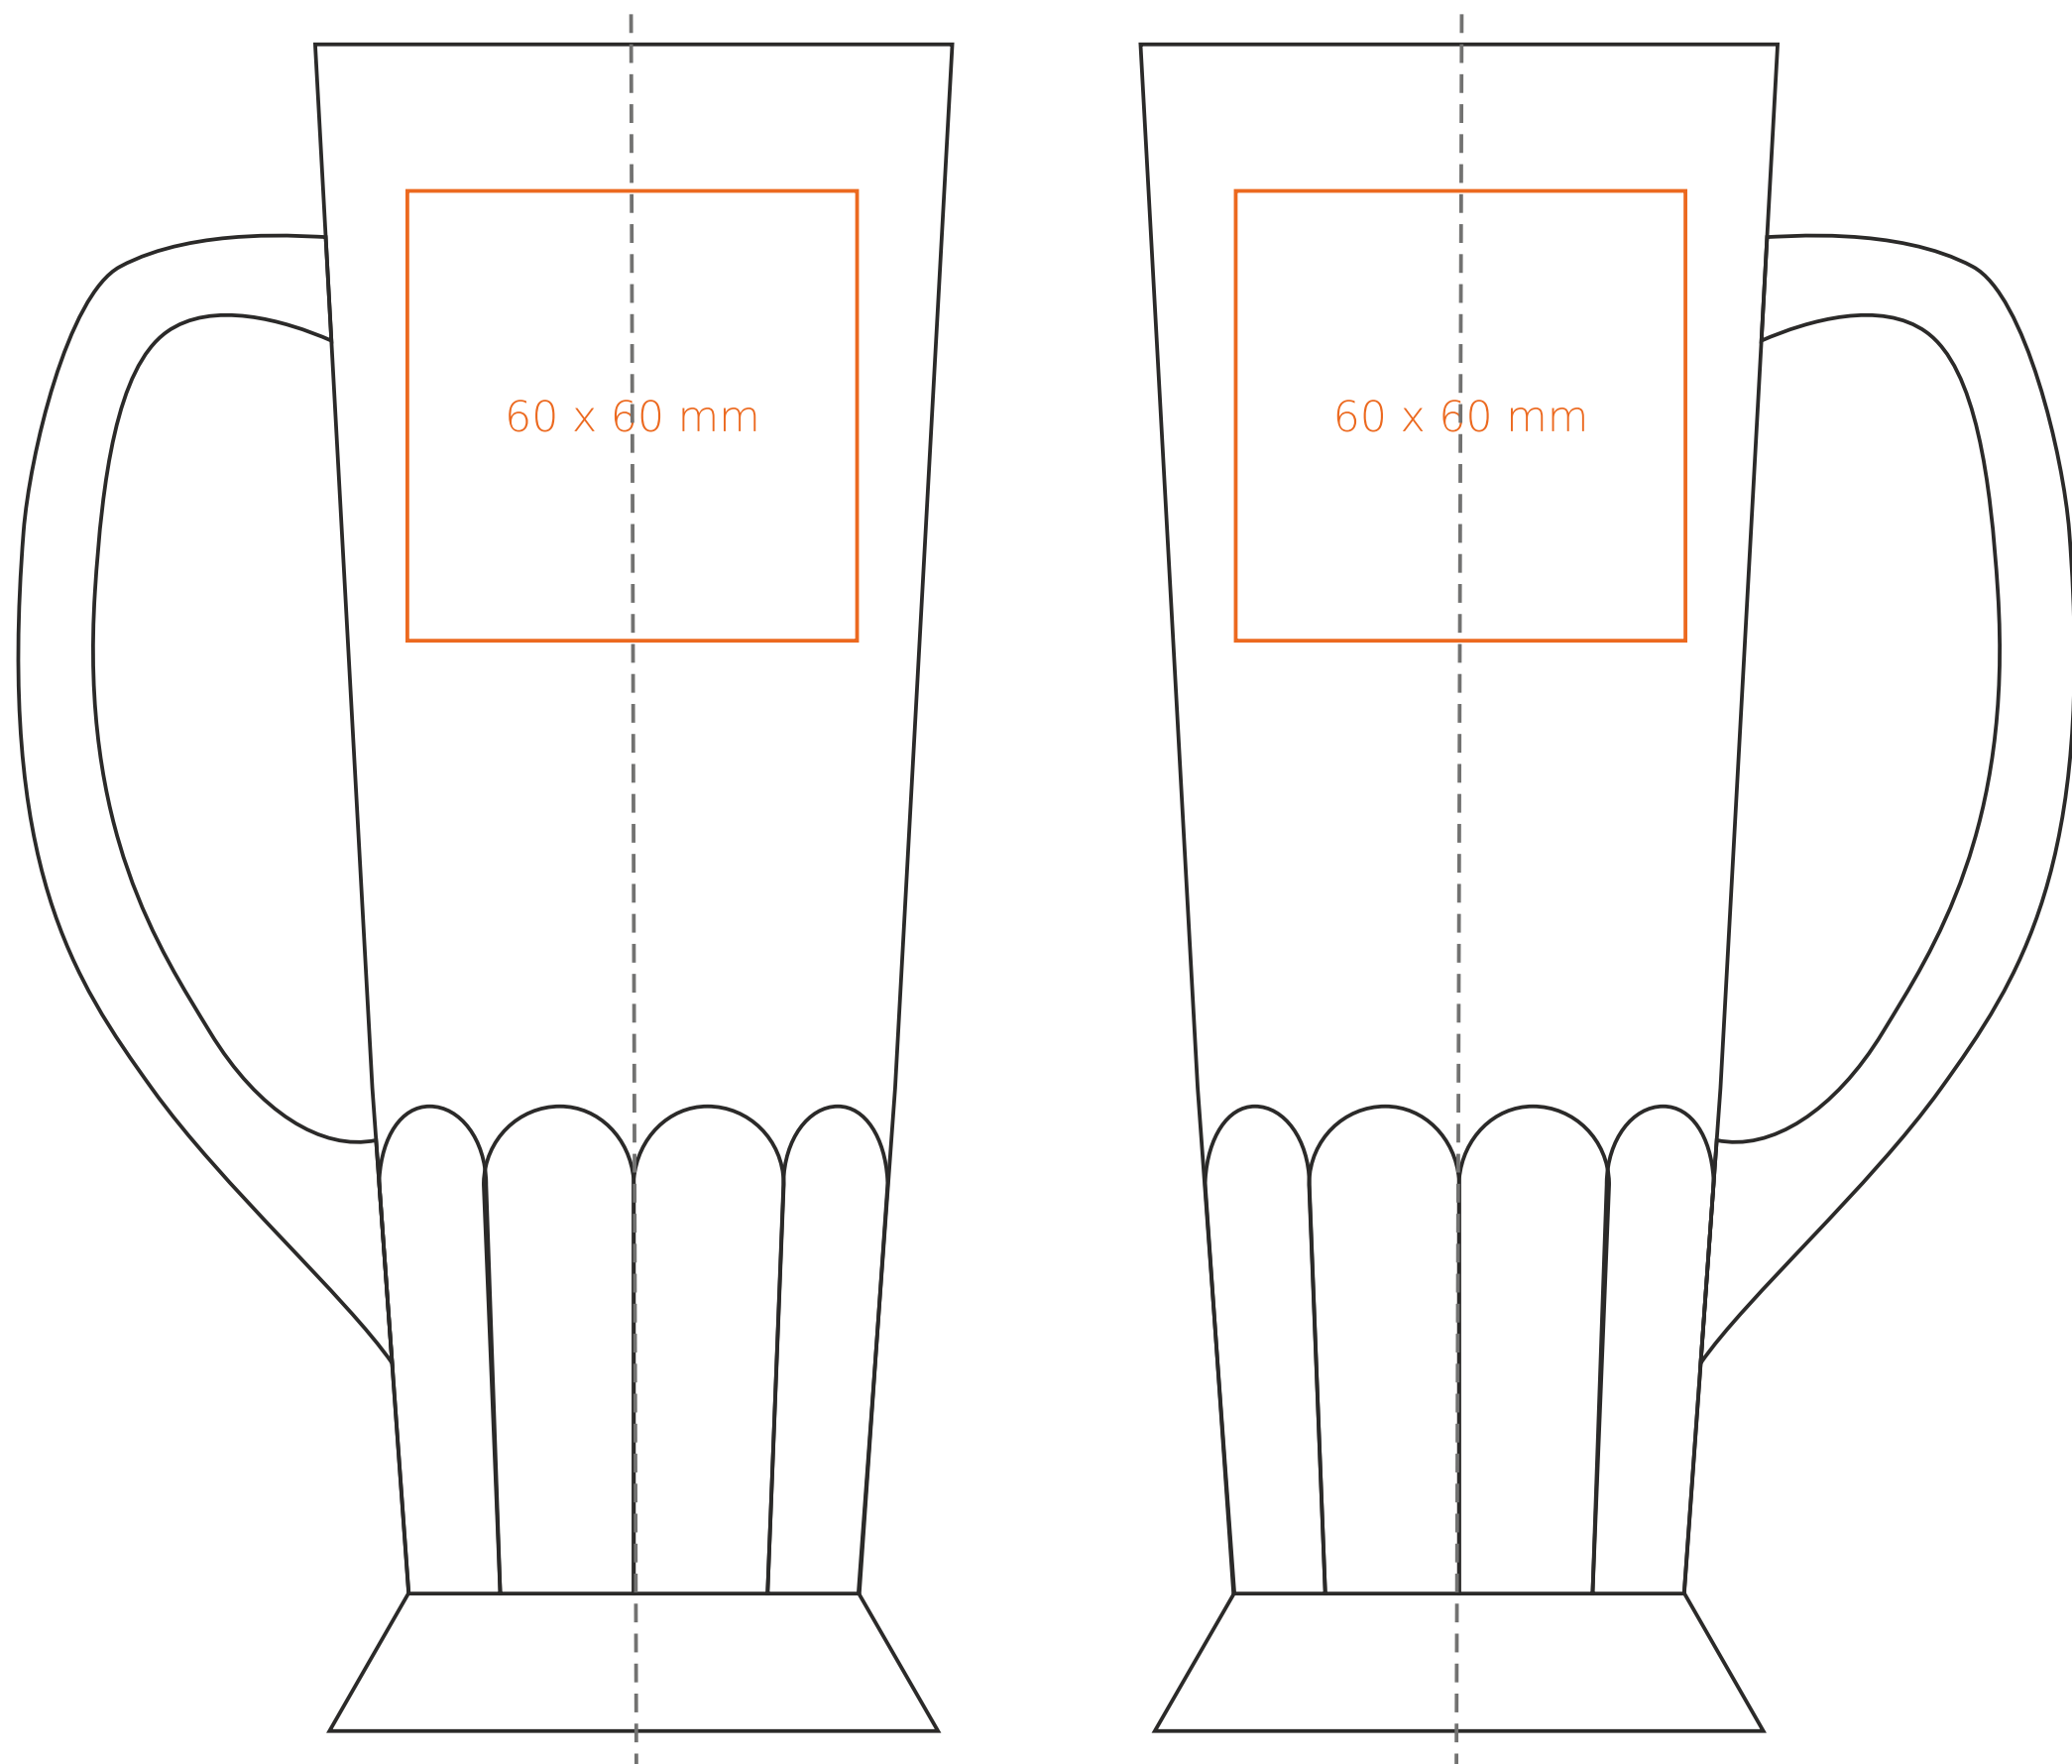

B/410 Habsburg

500 ml / h: 225 mm / Ø 83 mm

*In the case of projects for transfer print running outside of the standard print area, please contact our sales department.

[How to prepare print material](#)

meaning

- Transfer Print
- Sensitive Touch